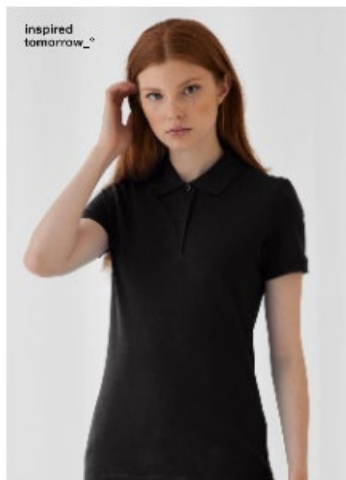

B&C INSPIRE POLO /WOMEN_°
PW440

LINE	Product Codes	CERTIFICATIONS	MEMBERSHIPS
B&C INSPIRE LINE	PM430, PW440	ORGANIC IN CONVERSION PETA-APPROVED VEGAN OEKO-TEX	AMFORI Fairwear Leader