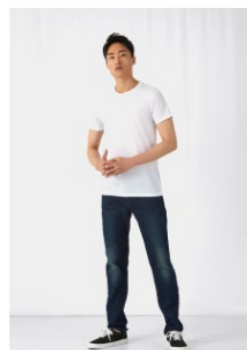

& B&C SUBLIMATION DUOS

TM062, TW063

B&C TM062 SUBLIMATION /MEN
TM062